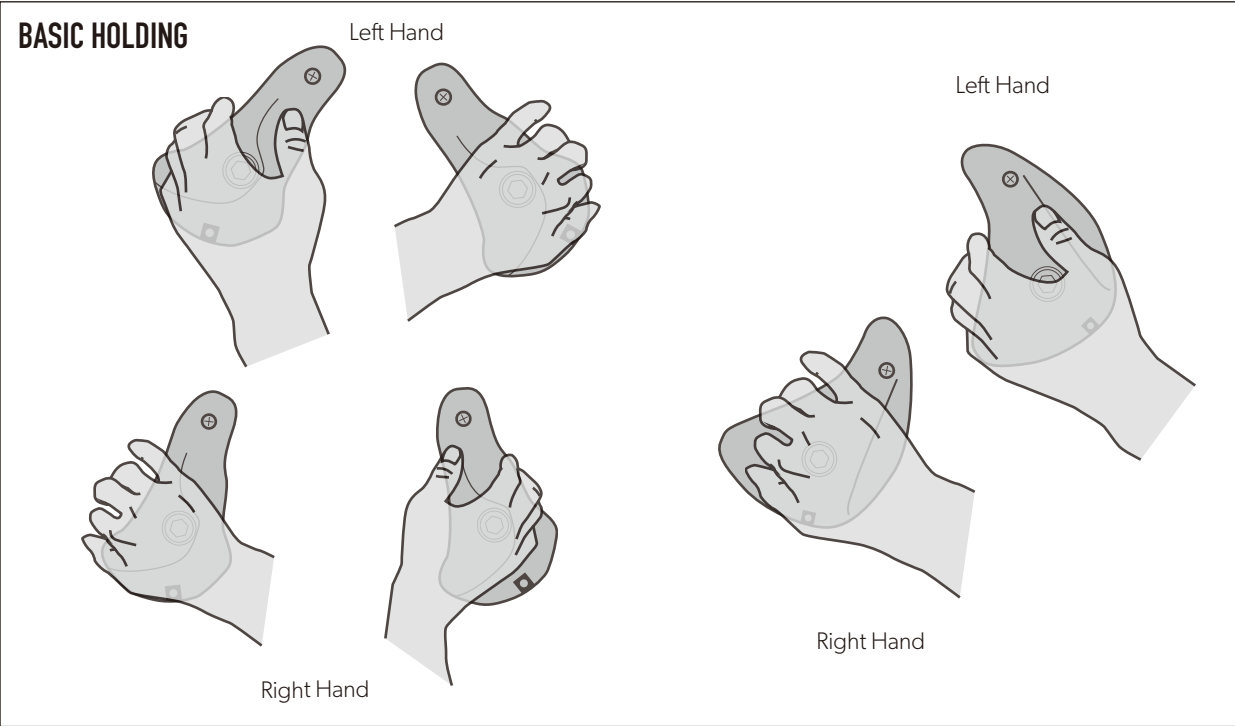

NORM / NR-SM1.(7~8)

SHOJIN
HANDHOLDS